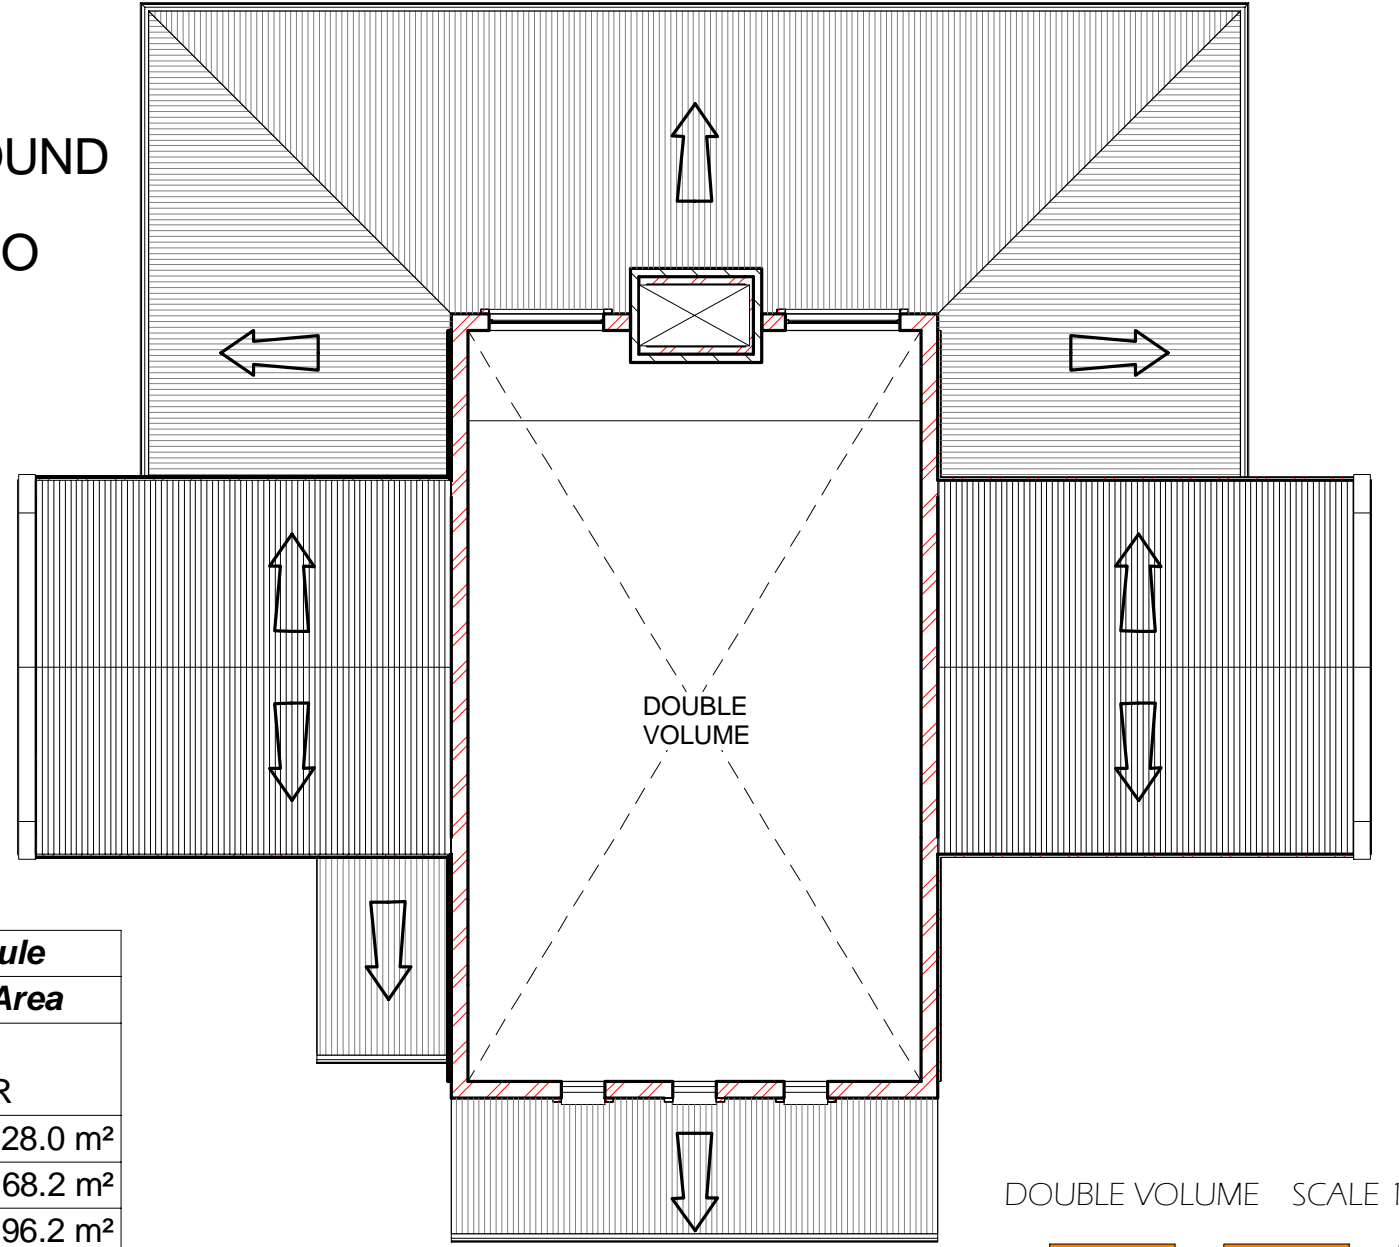

GROUND FLOOR PLAN SCALE 1:100

GROUND
 PATIO

DOUBLE VOLUME SCALE 1:100

Area Schedule	
Name	Area
GROUND FLOOR	
GROUND	128.0 m ²
PATIO	68.2 m ²
	196.2 m ²
Grand total	196.2 m ²

RAPIDS COUNRTY ESTATE

UNIT TYPE B - 2 BEDROOM